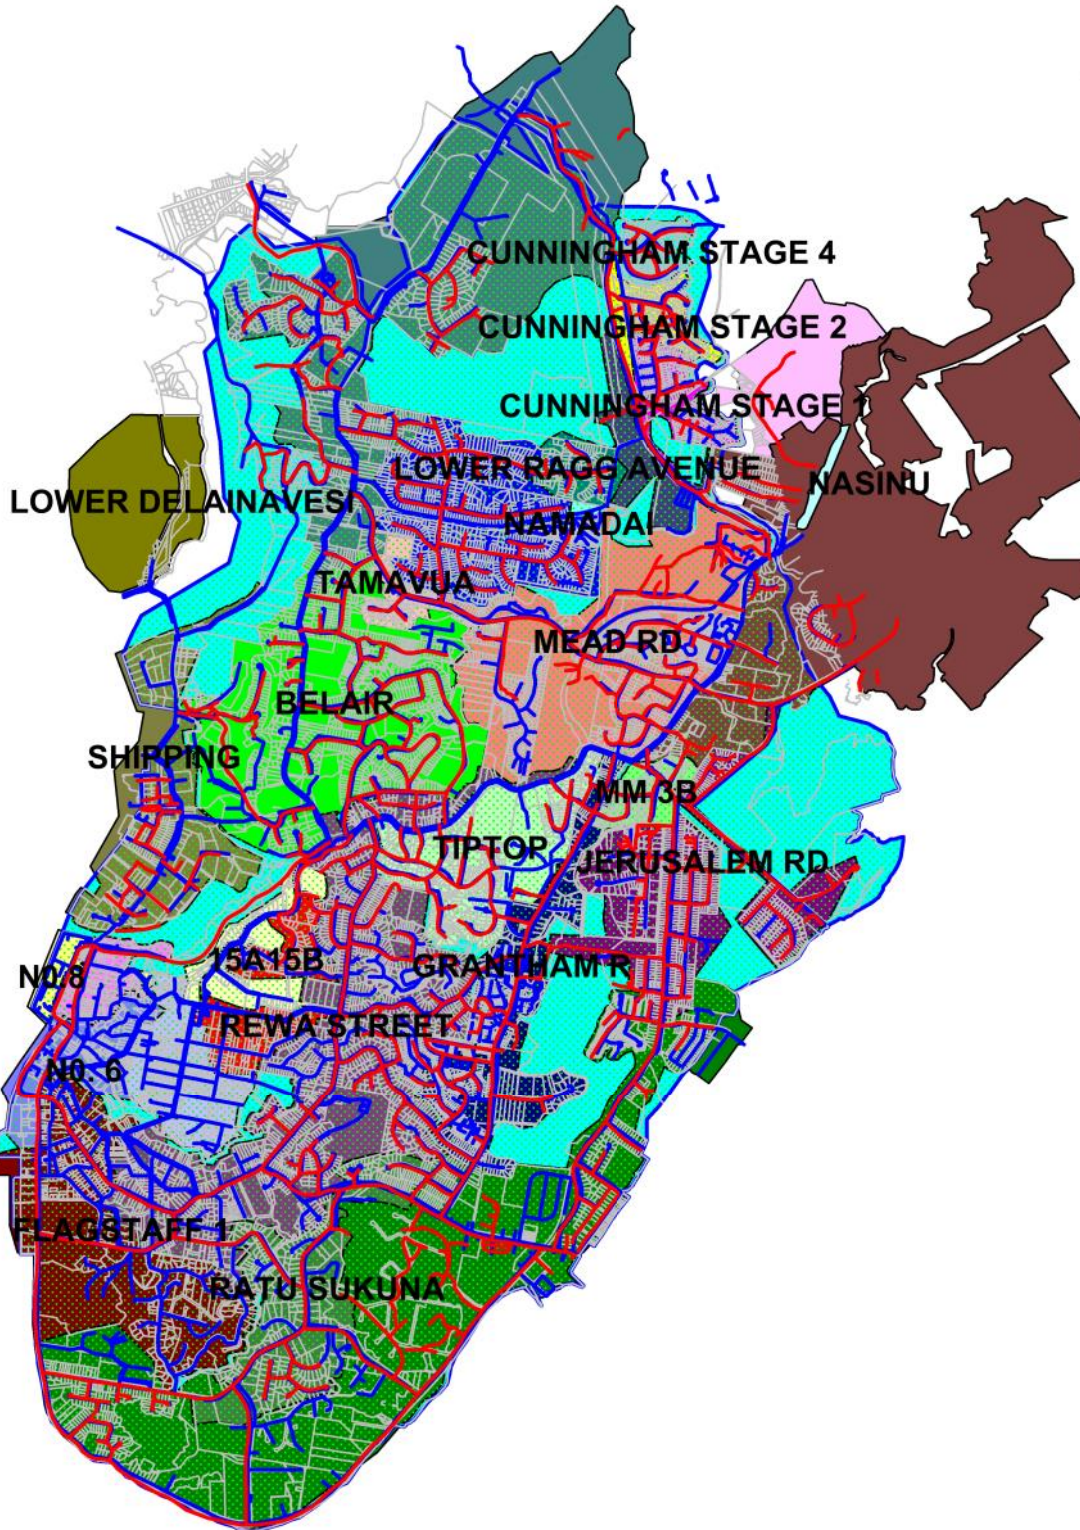

SUVA PENINSULA MAP

Roads Legend
 — Line

PIPES Legend
 — Line

Parcels Legend
 — Line

Suva_Peninsula Legend
 Region

DMA by Dma_name

15A15B	(1)
BELAIR	(1)
Bure Taxi	(1)
Cunningham stage 1	(1)
Cunningham Stage 2	(1)
Cunningham stage 4	(1)
FLAGSTAFF 1	(1)
Flagstaff 2	(1)
Grantham r	(1)
Jerusalem Rd	(1)
LOWER DELAINAVESI	(1)
Lower Ragg Avenue	(1)
Mead Rd	(1)
MM 3B	(1)
NO. 6	(1)
NO. 7	(1)
NO.8	(1)
Namadai	(1)
Nasinu	(1)
Ratu Sukuna	(1)
REWA DAIRY	(1)
Rewa Street	(1)
SHIPPING	(1)
Tacirua	(1)
Tamavua	(1)
Tiptop	(1)
Toorak Meter House	(1)
Upper Caubati	(1)
Waimanu	(1)
Wainivula	(1)

metres

Scale: 1:45,560